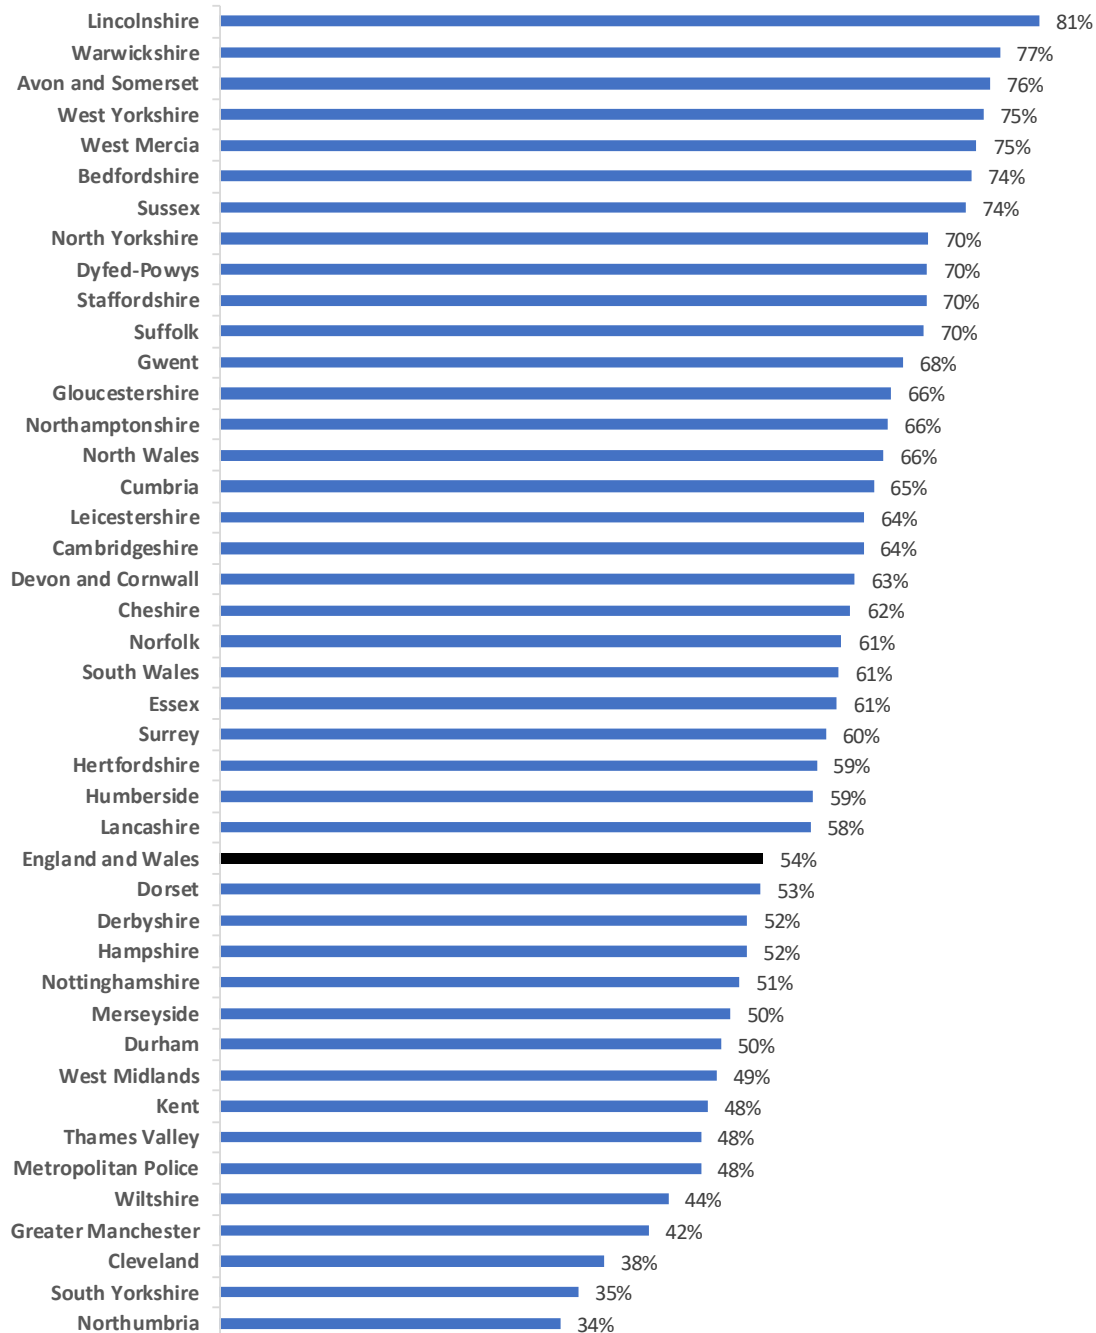

## Magistrates Court Proceedings (2020)

	Total offences	Non motoring offences	Motoring offences	
	No.	No.	No.	% total
Avon and Somerset	32,244	7,703	24,541	76%
Bedfordshire	8,935	2,301	6,634	74%
Cambridgeshire	9,840	3,586	6,254	64%
Cheshire	20,191	7,600	12,591	62%
Cleveland	8,095	5,021	3,074	38%
Cumbria	7,987	2,827	5,160	65%
Derbyshire	11,978	5,737	6,241	52%
Devon and Cornwall	19,136	7,126	12,010	63%
Dorset	7,494	3,489	4,005	53%
Durham	7,633	3,853	3,780	50%
Dyfed-Powys	8,302	2,501	5,801	70%
Essex	22,487	8,775	13,712	61%
Gloucestershire	5,412	1,821	3,591	66%
Greater Manchester	33,959	19,558	14,401	42%
Gwent	11,872	3,855	8,017	68%
Hampshire	20,705	9,918	10,787	52%
Hertfordshire	11,373	4,665	6,708	59%
Humberside	14,352	5,939	8,413	59%
Kent	25,331	13,123	12,208	48%
Lancashire	32,363	13,468	18,895	58%
Leicestershire	12,738	4,627	8,111	64%
Lincolnshire	16,684	3,172	13,512	81%
Merseyside	33,384	16,539	16,845	50%
Metropolitan Police	132,098	69,304	62,794	48%
Norfolk	14,587	5,621	8,966	61%
North Wales	13,156	4,527	8,629	66%
North Yorkshire	12,436	3,736	8,700	70%
Northamptonshire	10,551	3,587	6,964	66%
Northumbria	28,766	19,088	9,678	34%
Nottinghamshire	17,536	8,531	9,005	51%
South Wales	37,127	14,414	22,713	61%
South Yorkshire	24,624	15,896	8,728	35%
Staffordshire	14,743	4,453	10,290	70%
Suffolk	9,779	2,974	6,805	70%
Surrey	7,492	3,005	4,487	60%
Sussex	29,986	7,883	22,103	74%
Thames Valley	33,185	17,410	15,775	48%
Warwickshire	4,948	1,135	3,813	77%
West Mercia	21,265	5,354	15,911	75%
West Midlands	36,774	18,718	18,056	49%
West Yorkshire	56,675	13,900	42,775	75%
Wiltshire	5,984	3,333	2,651	44%
Special/miscellaneous and unknown	65,494	63,870	1,624	2%
England and Wales	959,701	443,943	515,758	54%

## Magistrates Court: Motoring Offences Share of Proceedings (2020)

Source: MoJ, 2021